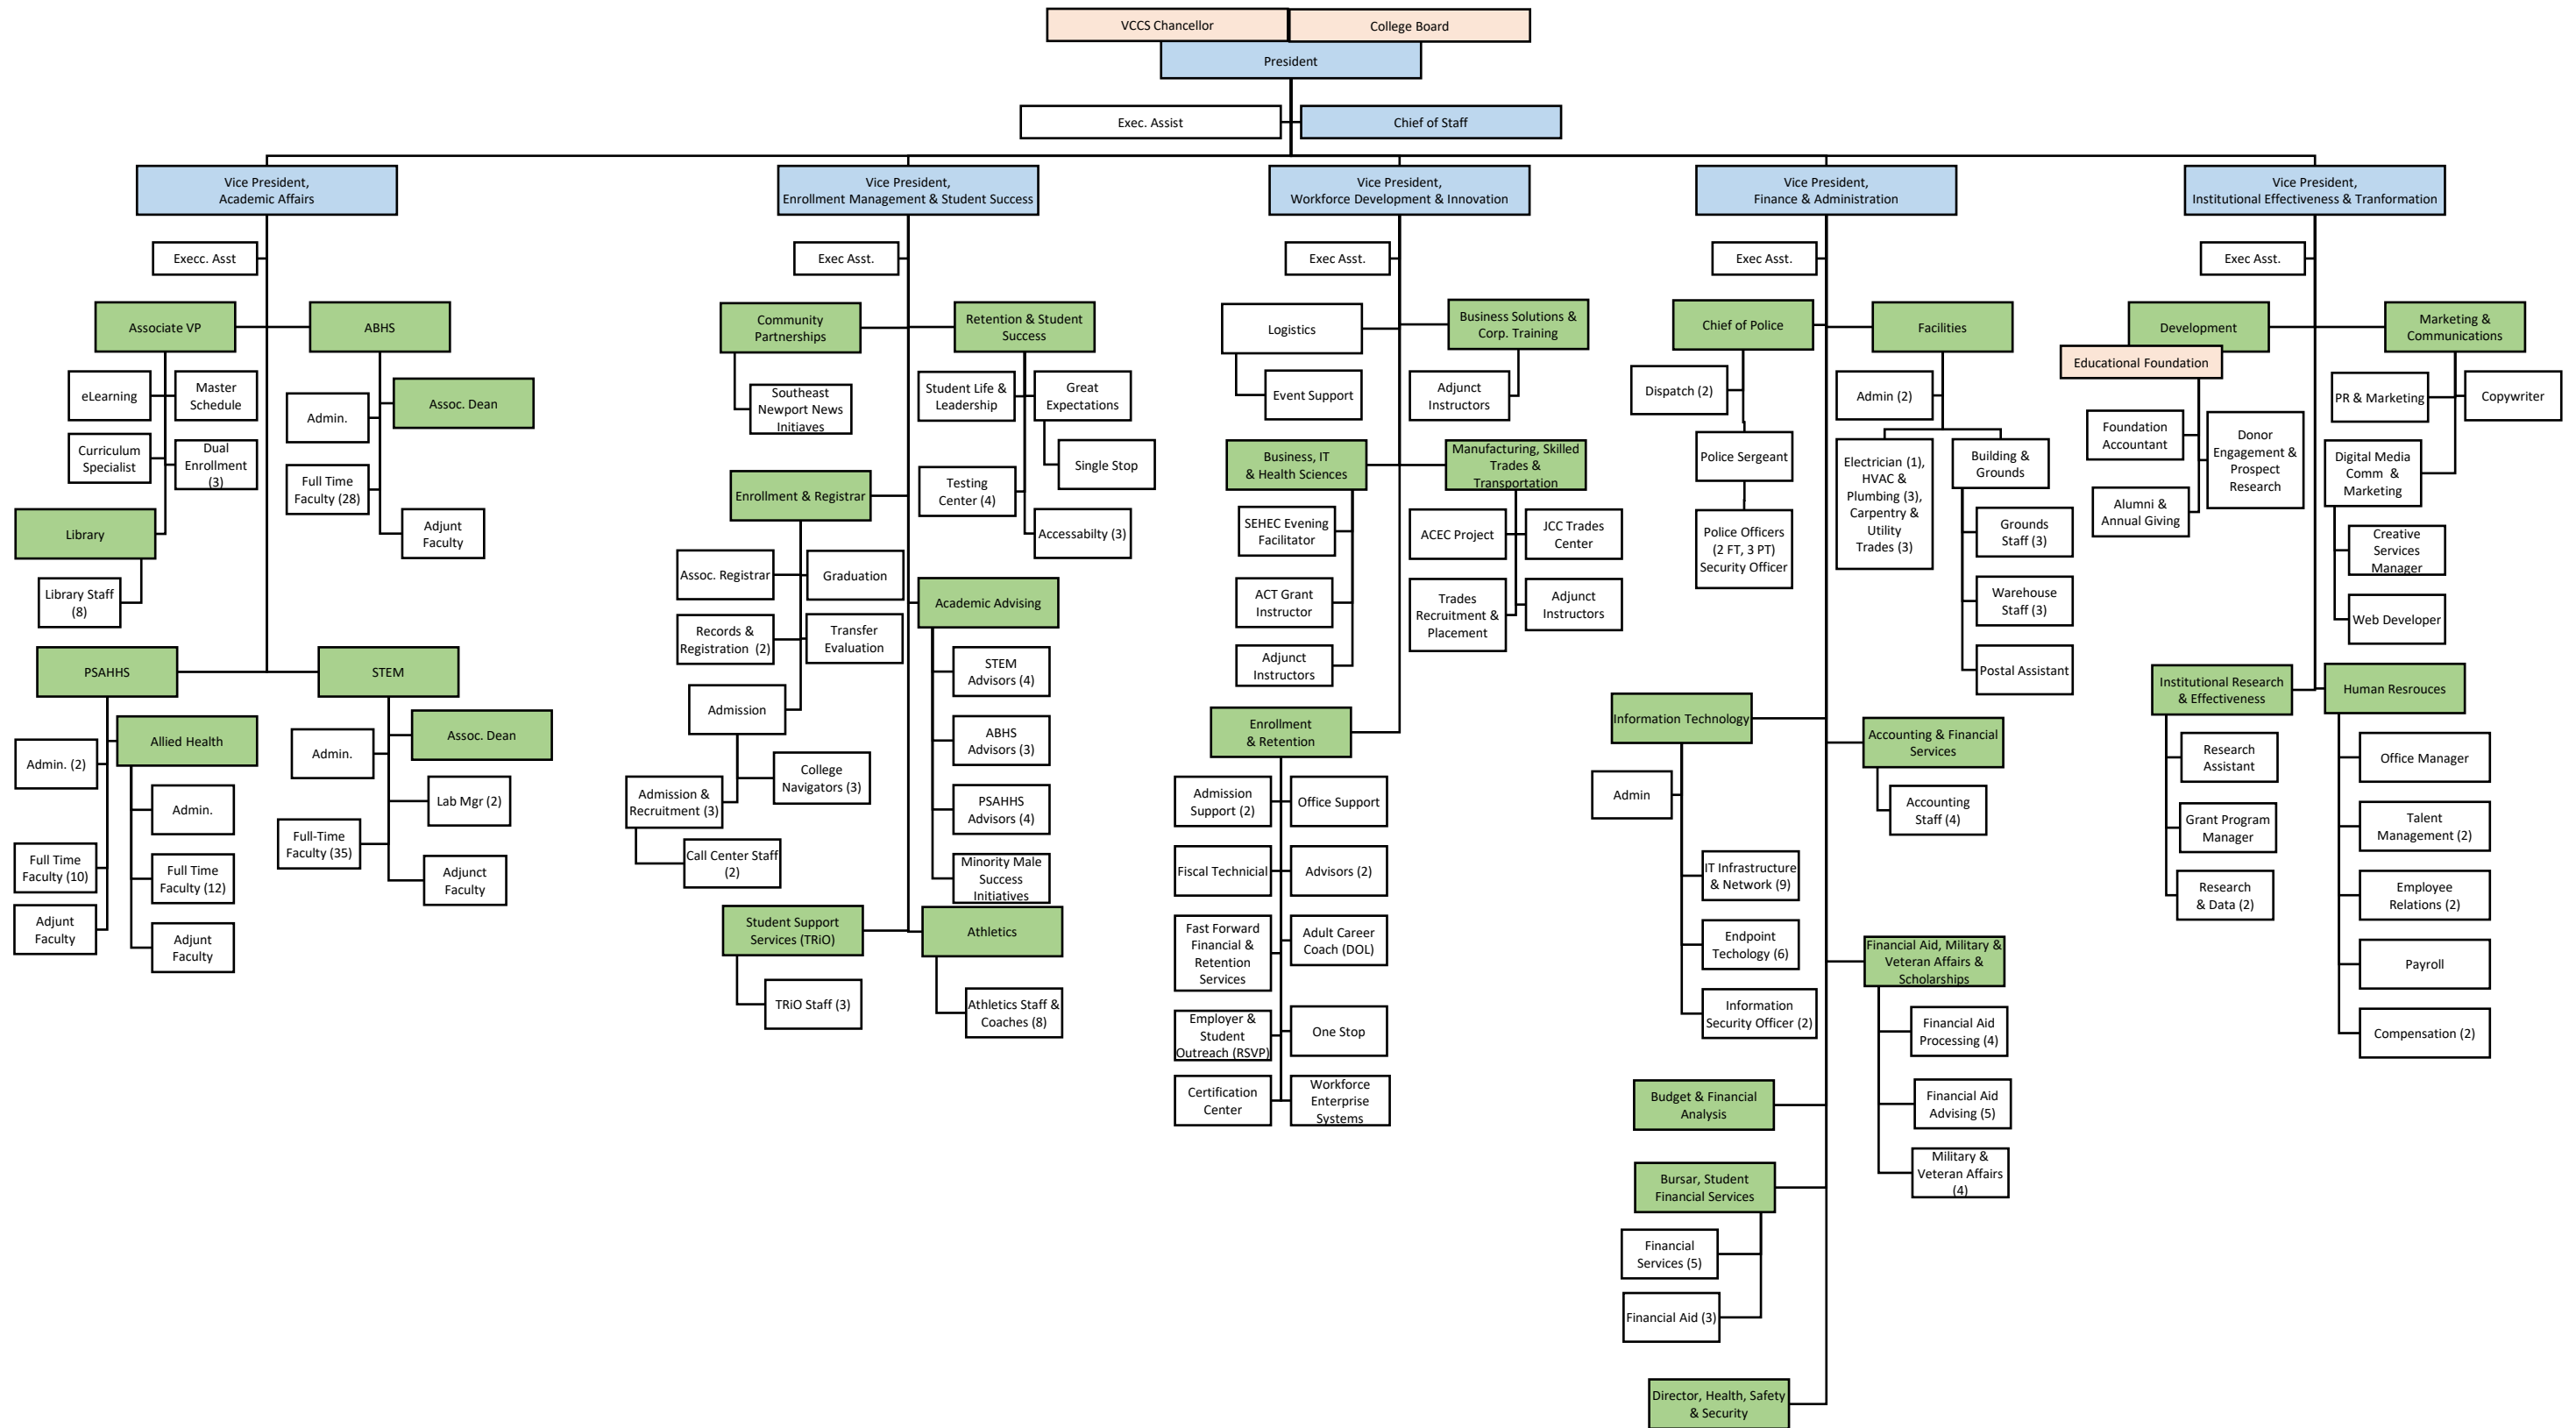

# VIRGINIA PENINSULA COMMUNITY COLLEGE ORGANIZATIONAL CHART

Updated: January 31, 2023

Blue: Executive Cabinet  
Green: Division Leadership Team

# PRESIDENT'S EXECUTIVE CABINET

Updated: January 31, 2023