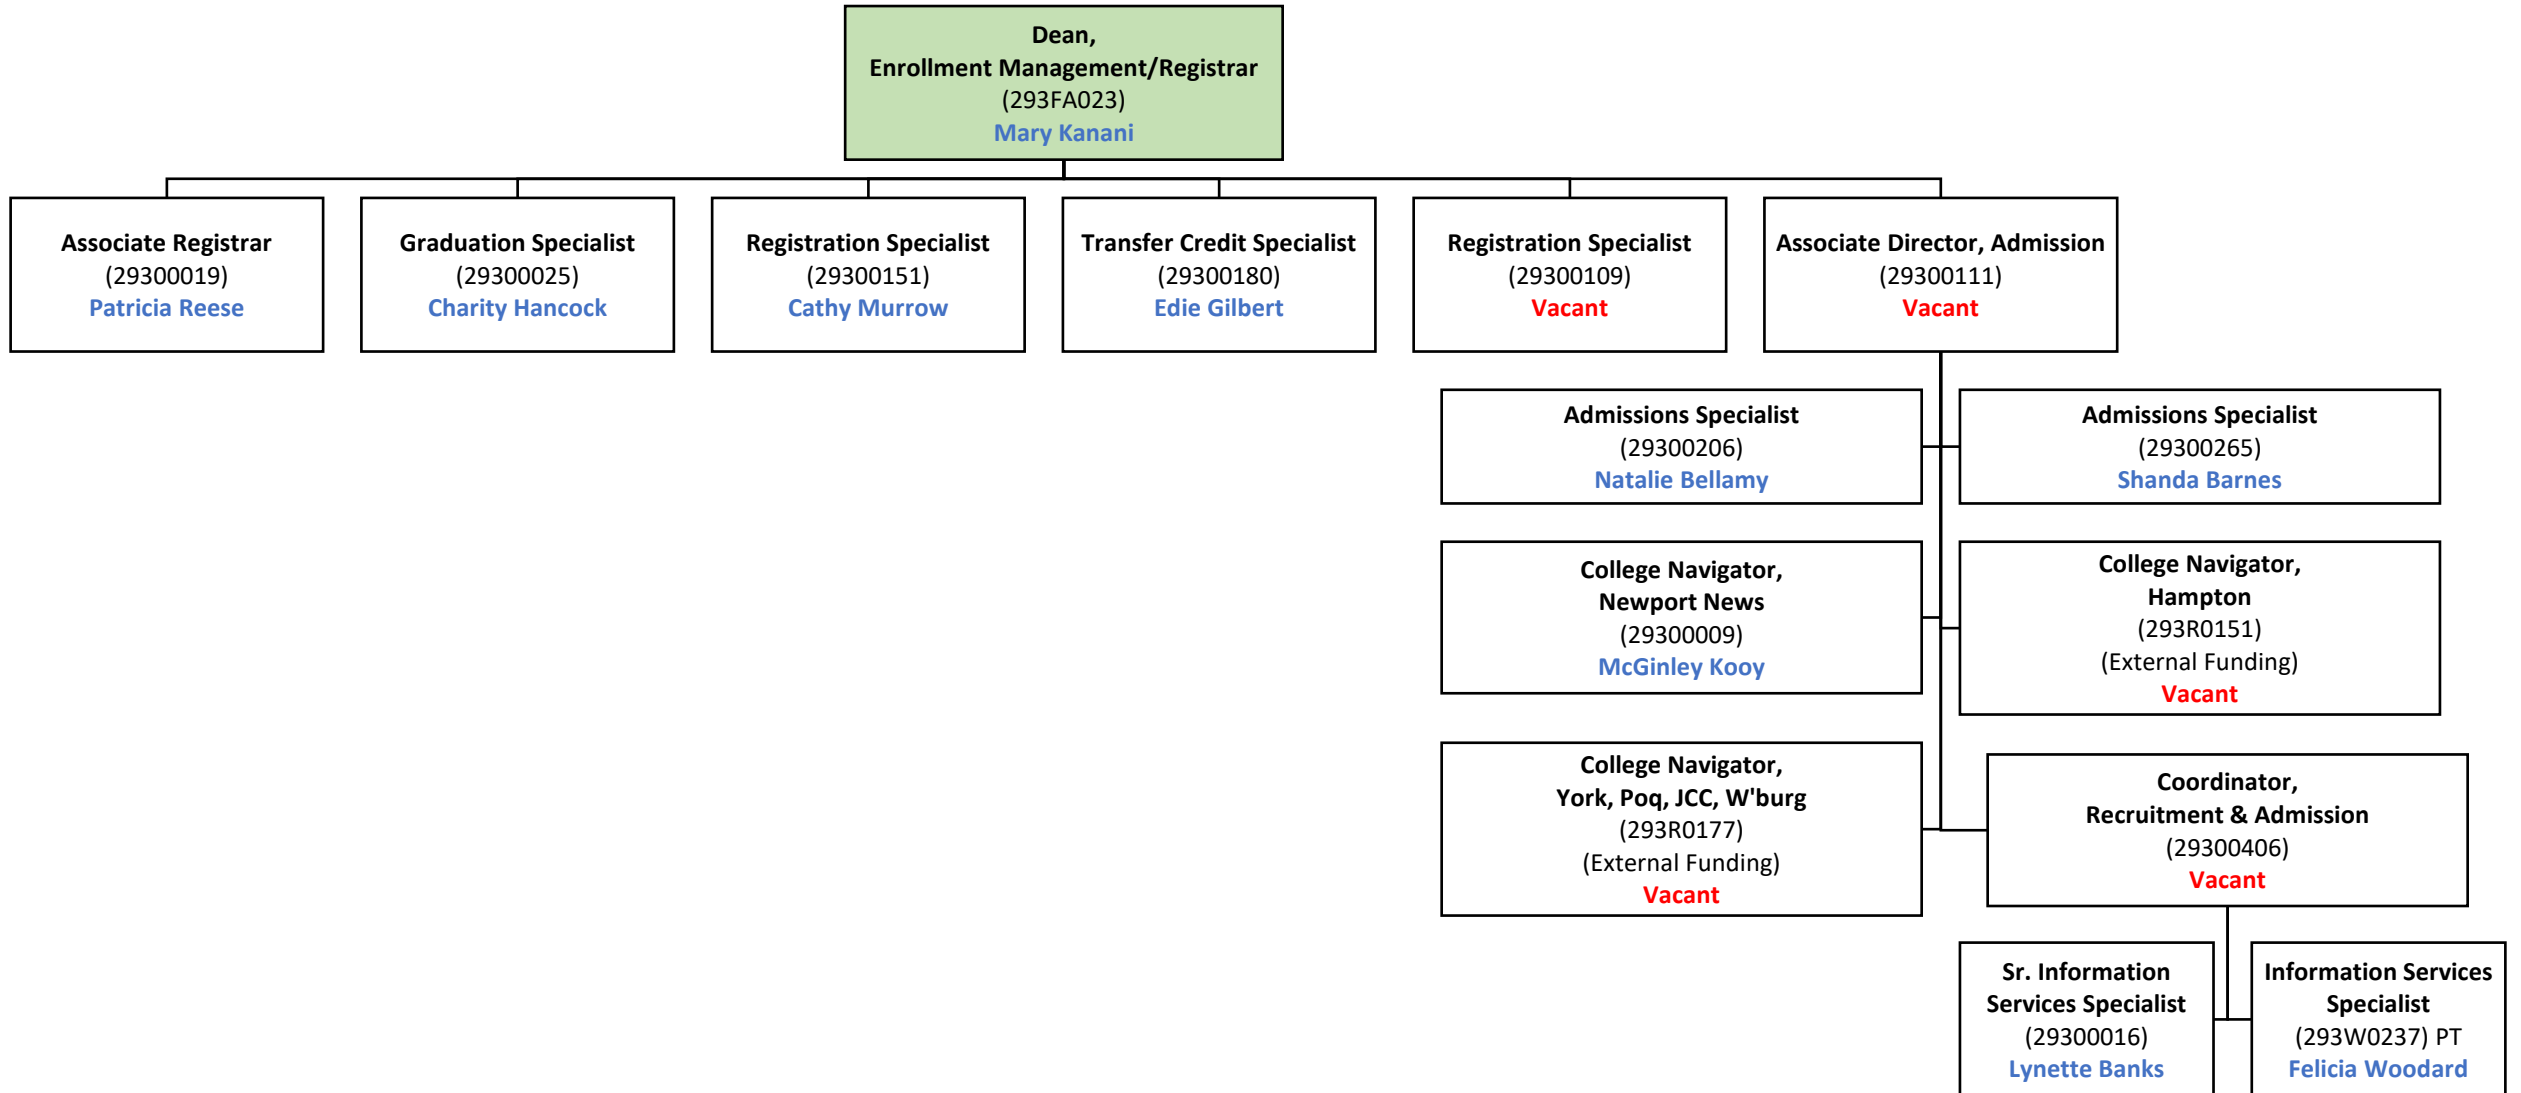

ENROLLMENT MANAGEMENT AND STUDENT SUCCESS

Updated: January 31, 2023

ENROLLMENT MANAGEMENT AND STUDENT SUCCESS: RETENTION & STUDENT SUCCESS

Updated: January 31, 2023

**Dean,
Retention & Student Success**
(293FA018)
Vacant

ENROLLMENT MANAGEMENT AND STUDENT SUCCESS: ADMISSION

Updated: January 31, 2023

ENROLLMENT MANAGEMENT AND STUDENT SUCCESS: ACADEMIC ADVISING

Updated: January 31, 2023

**Director,
Academic Advising**
(293FA017)
Jeannetta Hollins
Interim: Valerie Burge-Hall