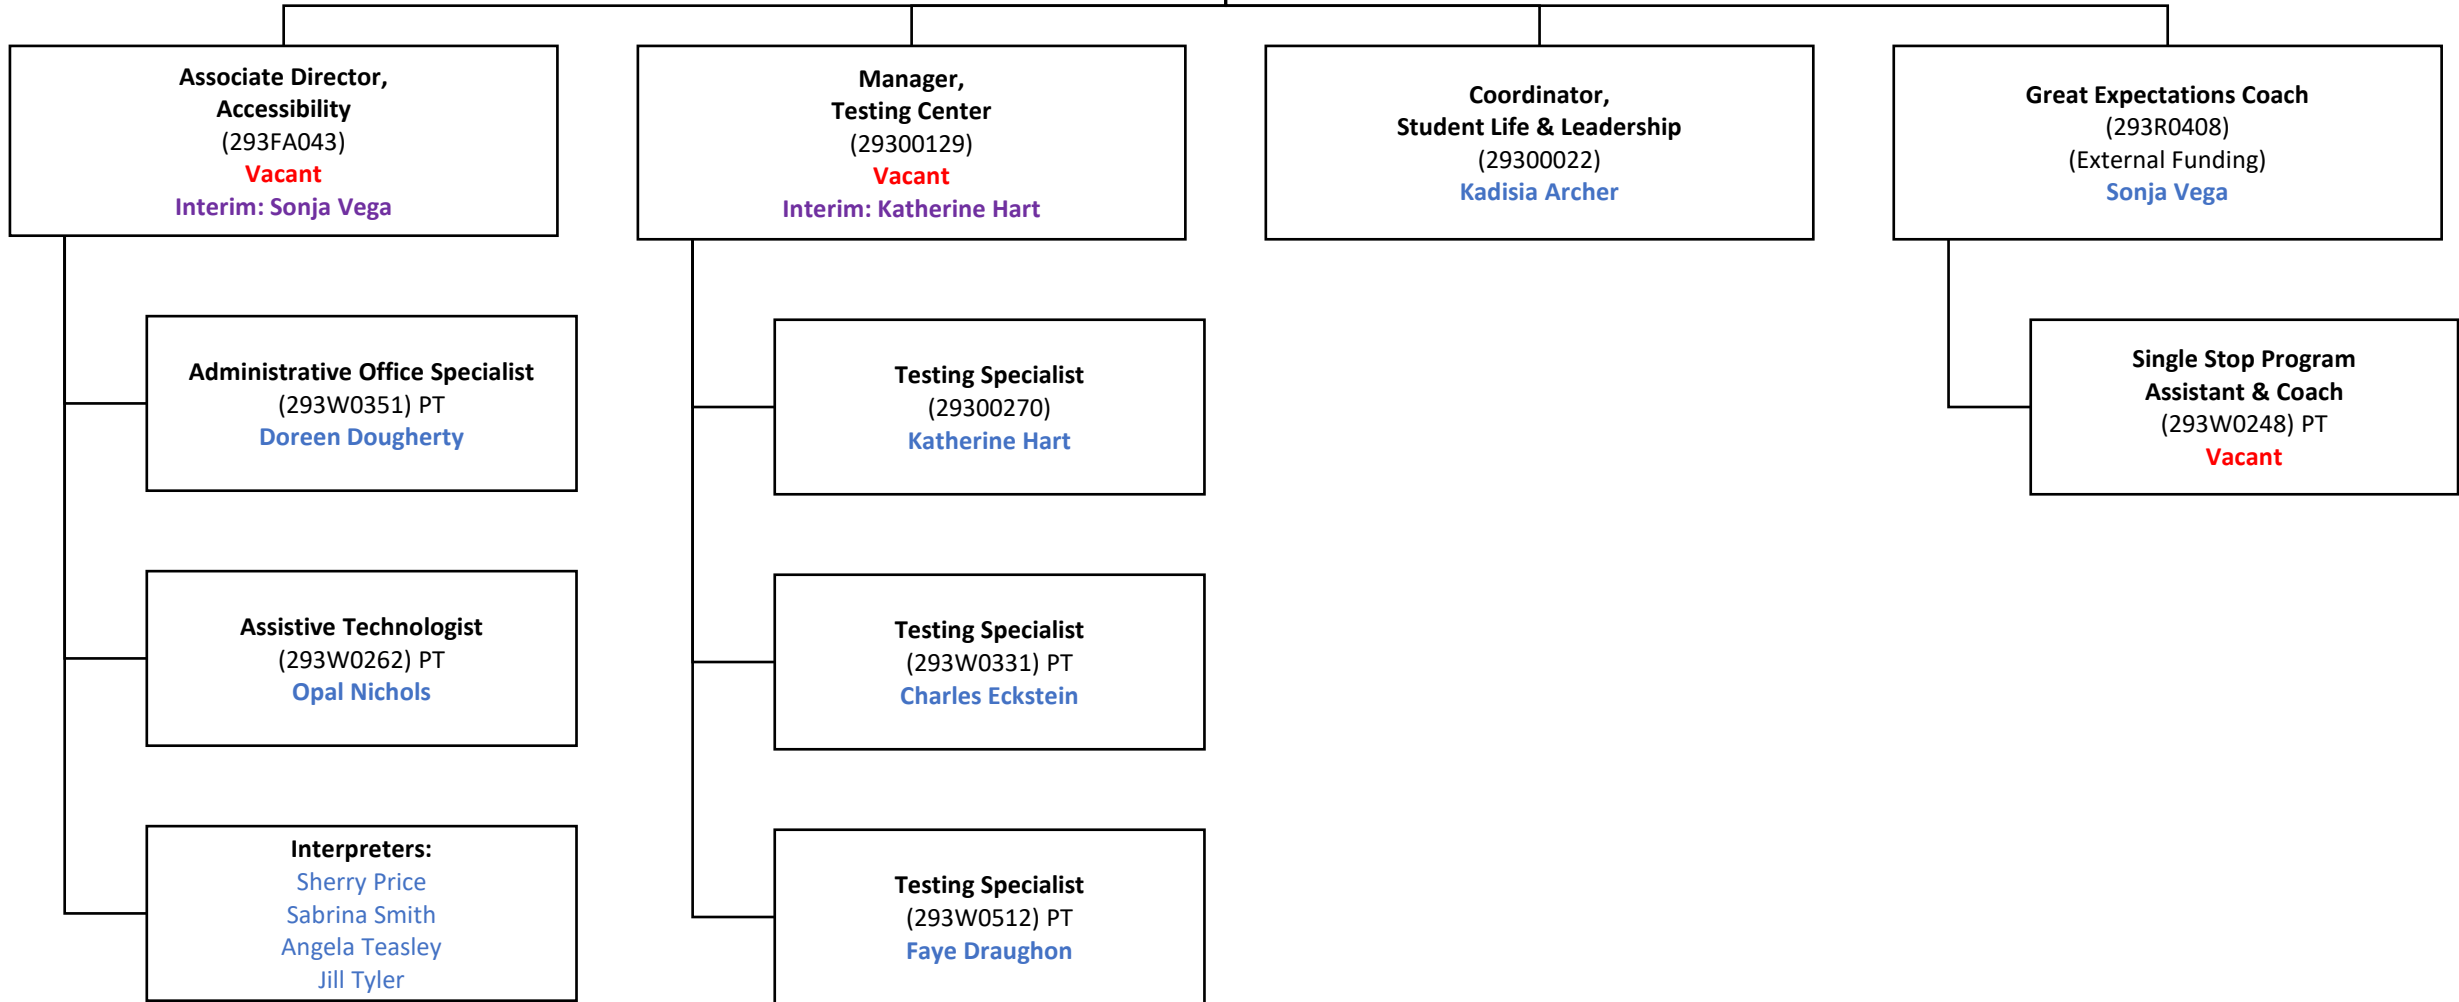

ENROLLMENT MANAGEMENT AND STUDENT SUCCESS

Updated: January 31, 2023

ENROLLMENT MANAGEMENT AND STUDENT SUCCESS: RETENTION & STUDENT SUCCESS

Updated: January 31, 2023

**Dean,
Retention & Student Success**
(293FA018)
Vacant

ENROLLMENT MANAGEMENT AND STUDENT SUCCESS: ADMISSION

Updated: January 31, 2023

ENROLLMENT MANAGEMENT AND STUDENT SUCCESS: ACADEMIC ADVISING

Updated: January 31, 2023

**Director,
Academic Advising**
(293FA017)
Jeannetta Hollins
Interim: Valerie Burge-Hall