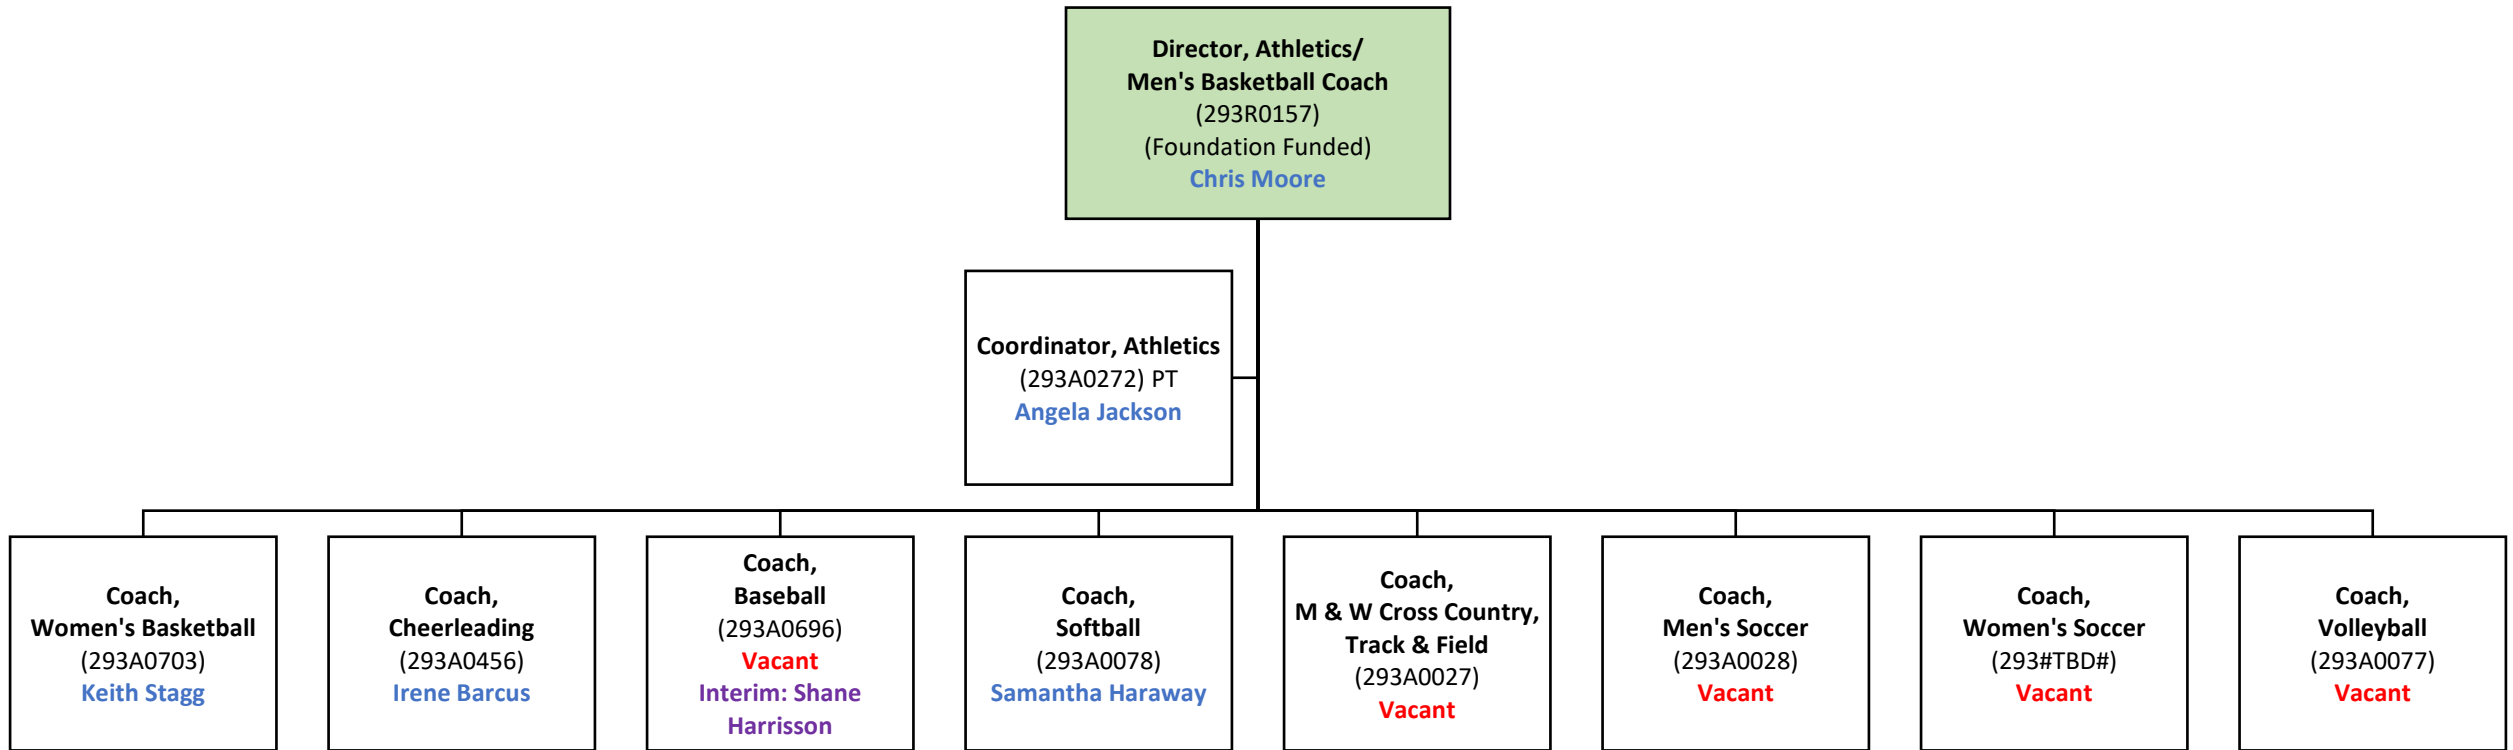

Advisor
(29300390)
Vacant

G3 Advisor
(29300355)
Seth Fisher

**G3 Advisor, Workforce
Development**
(29300233)
Vacant

ENROLLMENT MANAGEMENT AND STUDENT SUCCESS: ATHLETICS

Updated: January 31, 2023

ENROLLMENT MANAGEMENT AND STUDENT SUCCESS: TRiO